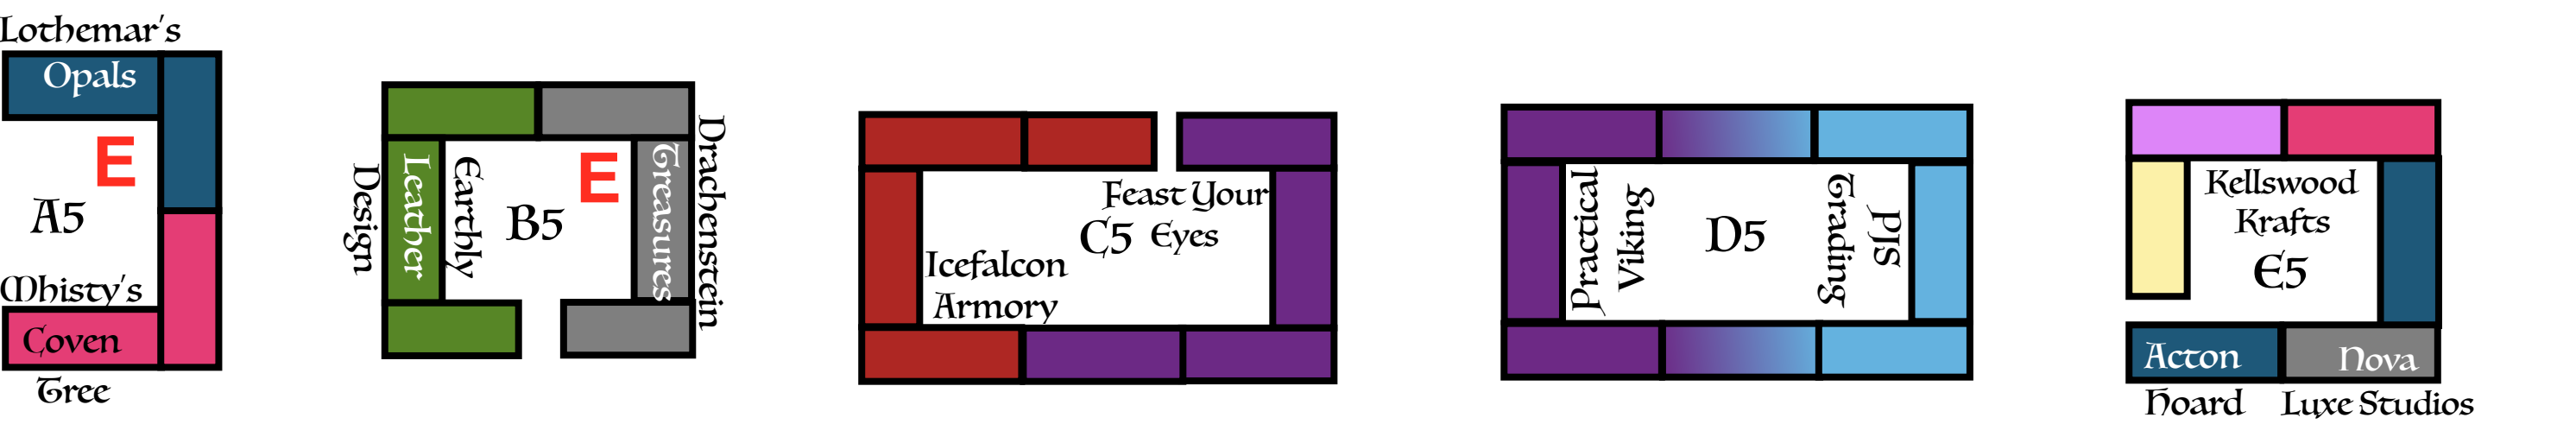

A

B

C

D

E

F

1

2

3

4

5

6

7

8

Loading Door

Merchant Troll

Emergency Exit

F3

Imperium Ancient Arts

F4

Made by Hand Leather

F5

Sunshadow Design

F6

KrisKrafts

F6

Raymond's Quiet Press

F7

Deadfall Outfitters

Troll

Main Entrance

Sigrd and Darius' Leather Emporium