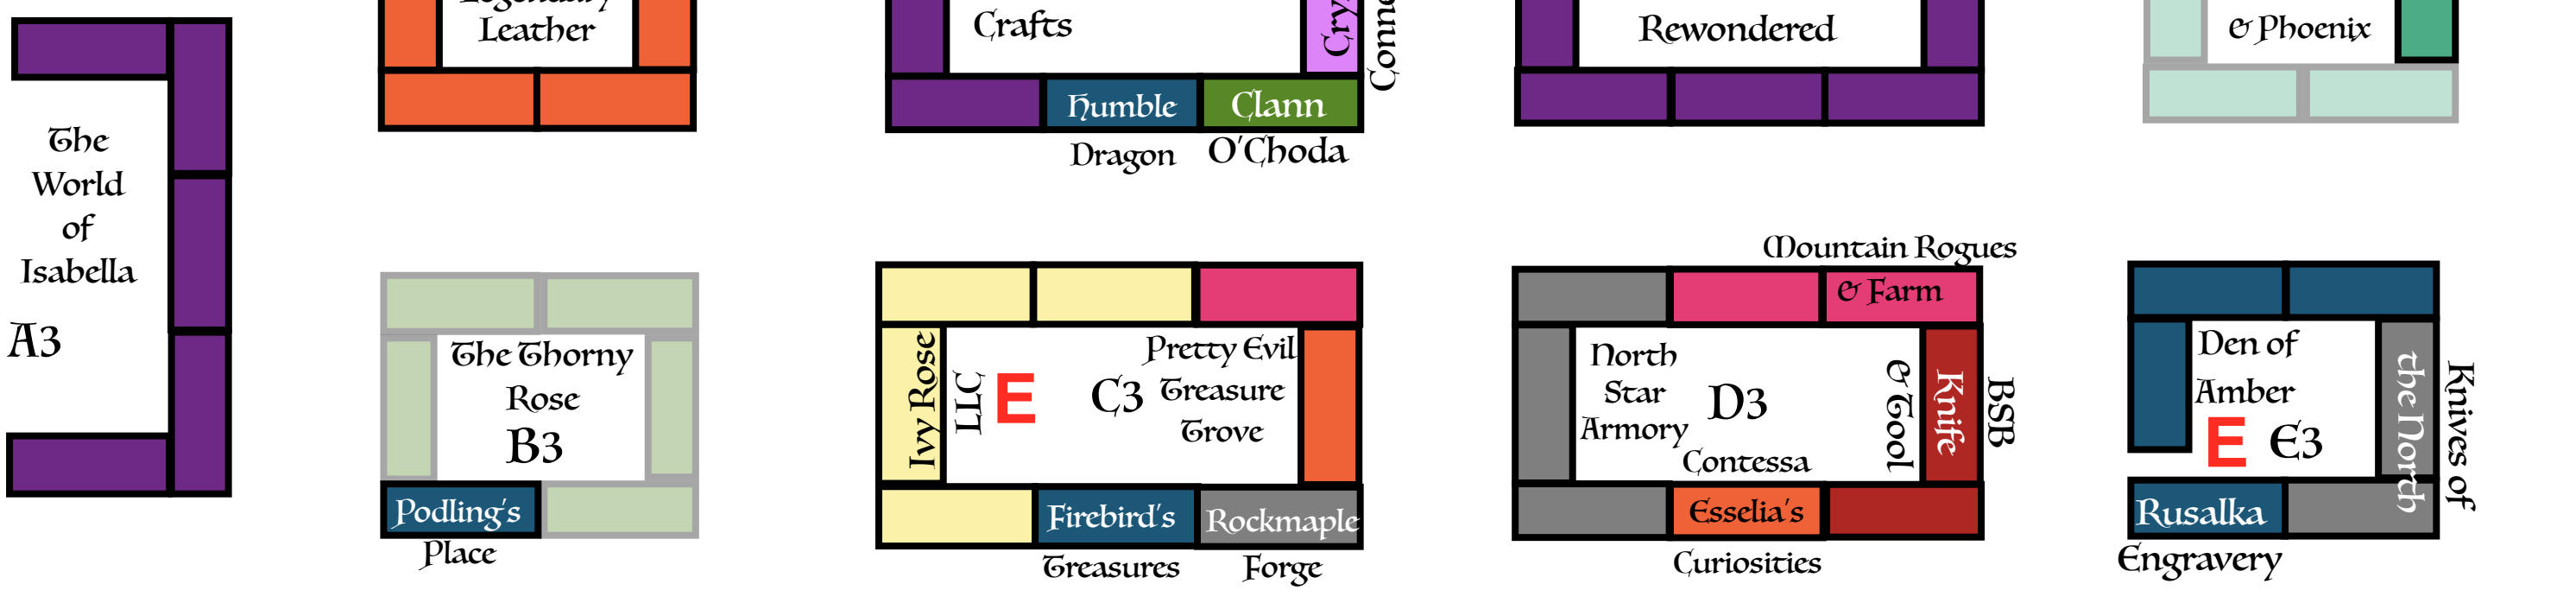

A

B

C

D

E

F

1

2

3

4

5

6

7

8

Loading Door

Merchant Troll

Emergency Exit

F3

Imperium Ancient Arts

F4

Made by Hand Leather

F5

Sunshadow Design

F6

KrisKrafts

F6

Raymond's Quiet Press

F7

Deadfall Outfitters

Troll

Main Entrance

Sigrd and Darius' Leather Emporium